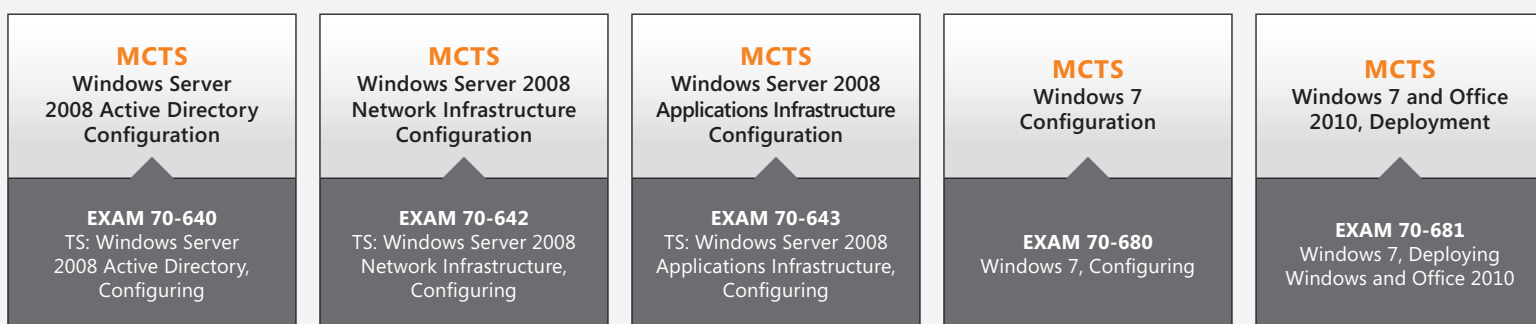

Go Further

Enhance your career development with **Microsoft® Certification**.

Earn a Microsoft Certification to help recognize and validate your real-world skills. You'll obtain support and access to unique resources by becoming a member of the certified community, and receive skills enhancements for your career path. Discover the paths to Windows Server 2008 certification inside. →

PATHS TO MCA MICROSOFT CERTIFIED ARCHITECT

■ Required Exam(s)
■ Required Certification(s)

PATHS TO MCM MICROSOFT CERTIFIED MASTER

PATHS TO MCITP MICROSOFT CERTIFIED IT PROFESSIONAL

PATHS TO MCTS MICROSOFT CERTIFIED TECHNOLOGY SPECIALIST

UPGRADE PATHS FROM WINDOWS SERVER 2003

1 2006 Microsoft Certified Professional (MCP) Customer Satisfaction Survey

2 "Impact of Training: Functional Excellence Leads to Operational Productivity", IDC, Doc #215762, Dec. 2008