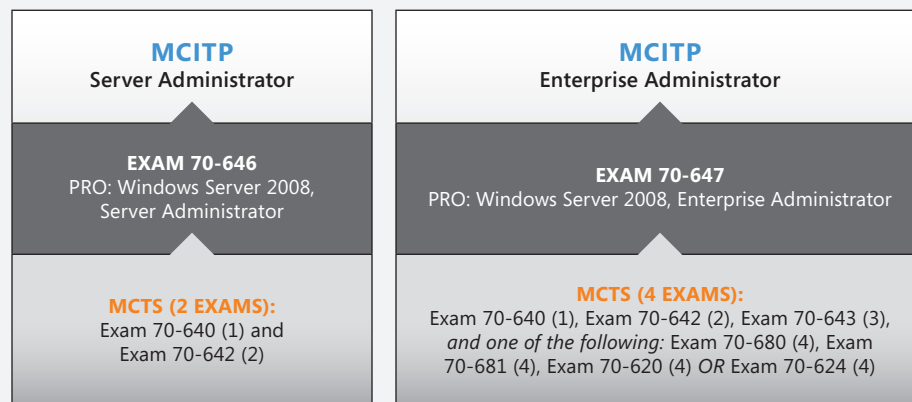

Go Further

Enhance your career development with **Microsoft® Certification**.

Earn a Microsoft Certification to help recognize and validate your real-world skills. You'll obtain support and access to unique resources by becoming a member of the certified community, and receive skills enhancements for your career path. Discover the paths to Windows Server 2008 certification inside. →

PATHS TO MCA MICROSOFT CERTIFIED ARCHITECT

■ Required Exam(s)
■ Required Certification(s)

PATHS TO MCM MICROSOFT CERTIFIED MASTER

PATHS TO MCITP MICROSOFT CERTIFIED IT PROFESSIONAL

PATHS TO MCTS MICROSOFT CERTIFIED TECHNOLOGY SPECIALIST

UPGRADE PATHS FROM WINDOWS SERVER 2003

1 2006 Microsoft Certified Professional (MCP) Customer Satisfaction Survey

2 "Impact of Training: Functional Excellence Leads to Operational Productivity", IDC, Doc #215762, Dec. 2008