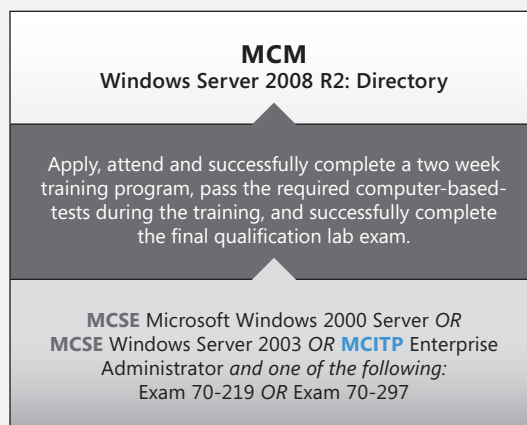

Go Further

Enhance your career development with **Microsoft® Certification**.

Earn a Microsoft Certification to help recognize and validate your real-world skills. You'll obtain support and access to unique resources by becoming a member of the certified community, and receive skills enhancements for your career path. Discover the paths to Windows Server 2008 certification inside. →

www.microsoft.com/learning/career

Windows Server 2008 Certification Paths

There has never been a better—or more important—time to upgrade your IT skills. As companies struggle through the economic downturn, they are increasingly relying on their IT professionals to maximize their organizational efficiency. Individuals who can prove their skills in key technologies may have a distinct advantage over their peers. Whether you're a seasoned IT professional or just getting started in a new career, obtaining your Microsoft® Certification now can help you differentiate yourself in the IT marketplace and may help you get a new job, excel in your current job or advance your career. **Invest in your career with Microsoft Certification.**

Microsoft Certification makes a difference:

- 55% of hiring managers think certification is a criterion for hiring.¹
- 75% of managers believe that certification is important to team performance.²
- 71% of Microsoft Certified Professionals believe that Microsoft Certification helped them receive a promotion or raise from their current employer.³

PATHS TO MCA MICROSOFT CERTIFIED ARCHITECT

■ Required Exam(s)
■ Required Certification(s)

PATHS TO MCM MICROSOFT CERTIFIED MASTER

PATHS TO MCITP MICROSOFT CERTIFIED IT PROFESSIONAL

PATHS TO MCTS MICROSOFT CERTIFIED TECHNOLOGY SPECIALIST