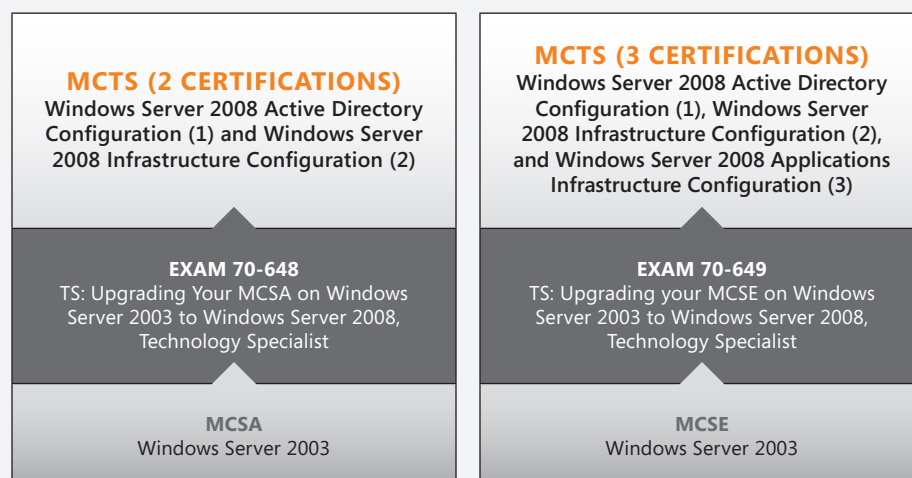

Go Further

Enhance your career development with **Microsoft® Certification**.

Earn a Microsoft Certification to help recognize and validate your real-world skills. You'll obtain support and access to unique resources by becoming a member of the certified community, and receive skills enhancements for your career path. Discover the paths to Windows Server 2008 certification inside. →

www.microsoft.com/learning/career

Windows Server 2008 Certification Paths

There has never been a better—or more important—time to upgrade your IT skills. As companies struggle through the economic downturn, they are increasingly relying on their IT professionals to maximize their organizational efficiency. Individuals who can prove their skills in key technologies may have a distinct advantage over their peers. Whether you're a seasoned IT professional or just getting started in a new career, obtaining your Microsoft® Certification now can help you differentiate yourself in the IT marketplace and may help you get a new job, excel in your current job or advance your career. **Invest in your career with Microsoft Certification.**

PATHS TO MCA MICROSOFT CERTIFIED ARCHITECT

■ Required Exam(s)
■ Required Certification(s)

PATHS TO MCM MICROSOFT CERTIFIED MASTER

PATHS TO MCITP MICROSOFT CERTIFIED IT PROFESSIONAL

PATHS TO MCTS MICROSOFT CERTIFIED TECHNOLOGY SPECIALIST

UPGRADE PATHS FROM WINDOWS SERVER 2003

1 2006 Microsoft Certified Professional (MCP) Customer Satisfaction Survey

2 "Impact of Training: Functional Excellence Leads to Operational Productivity", IDC, Doc #215762, Dec. 2008